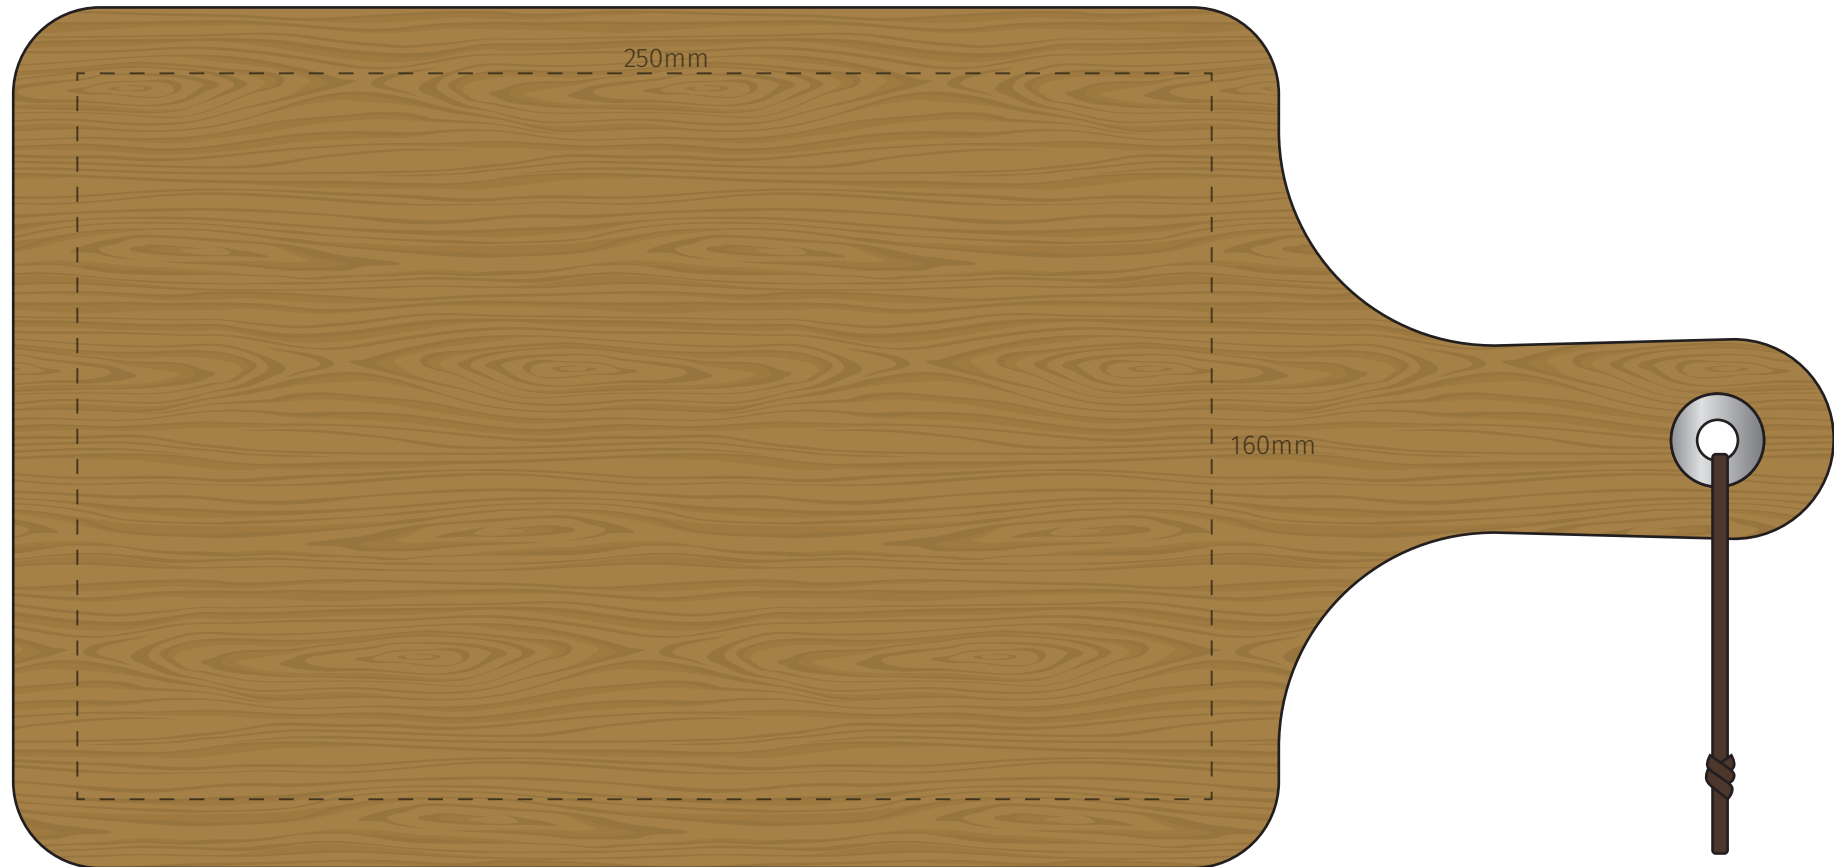

TEMPLATE:
■ GOURMET CHEESEBOARD

Item shown at 60% actual size when viewed on A4 paper

BRANDING - Screen, Engrave

Max branding area 250 x 160mm